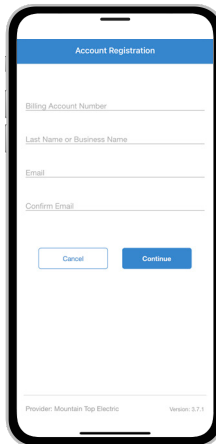

Download the SmartHub App and Register Account (Mobile)

STEP 1

On your mobile device open your app store application.

STEP 2

Search for **SmartHub** and look for the SmartHub icon. Follow the instructions to install the app on your device.

STEP 3

Once the app installs, tap the SmartHub icon on your device to open the app.

STEP 4

After SmartHub opens to the initial launch screen, tap the appropriate button to search **by Name**.

STEP 5

Search for the name of your provider and click on their name in the search results list.

STEP 6

Tap the **Confirm** button to confirm your choice.

STEP 7

From the SmartHub login screen, look for the link that says **Don't have an account? Register now**.

STEP 8

Fill out the registration form completely and tap the **Continue** button.

STEP 9

On the security check screen, answer all of the security questions and tap the **Register** button again.

Download the SmartHub App and Register Account (Mobile)

STEP 10

After you click the **Registration** button, you will receive an email that will ask you to **Verify Account**.