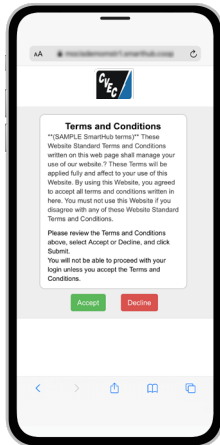

STEP 6

Tap the **Confirm** button to confirm your choice.

STEP 7

From the SmartHub login screen, look for the link that says **Don't have an account? Register now**.

STEP 8

Fill out the registration form completely and tap the **Continue** button.

STEP 9

On the security check screen, answer all of the security questions and tap the **Register** button again.

Download the SmartHub App and Register Account (Mobile)

STEP 10

After you click the **Registration** button, you will receive an email that will ask you to **Verify Account**.

STEP 11

Open the email and click on the **Verify Account** link.

STEP 12

The next step will ask you to set your new password on your account. Type your new password in twice and tap **Save**.

STEP 13

During your first log in, you may be asked to accept our terms and conditions. Tap the **Accept** button to do so.

STEP 14

If you would like to activate Paperless Billing move the **Activate Paperless Billing** slider to the right and tap **Save**.

STEP 15

You'll be asked to set your Security Phrase. This is required before you can make payments or store account information.