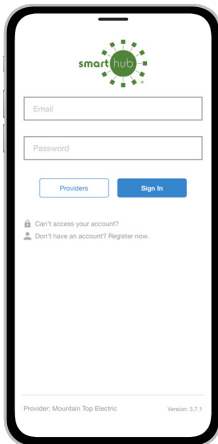

Download the SmartHub App and Register Account (Mobile)

STEP 1

On your mobile device open your app store application.

STEP 2

Search for **SmartHub** and look for the SmartHub icon. Follow the instructions to install the app on your device.

STEP 3

Once the app installs, tap the SmartHub icon on your device to open the app.

STEP 4

After SmartHub opens to the initial launch screen, tap the appropriate button to search **by Name**.

STEP 5

Search for the name of your provider and click on their name in the search results list.

STEP 6

Tap the **Confirm** button to confirm your choice.

STEP 7

From the SmartHub login screen, look for the link that says **Don't have an account? Register now**.

STEP 8

Fill out the registration form completely and tap the **Continue** button.

STEP 9

On the security check screen, answer all of the security questions and tap the **Register** button again.

Download the SmartHub App and Register Account (Mobile)

STEP 10

After you click the **Registration** button, you will receive an email that will ask you to **Verify Account**.