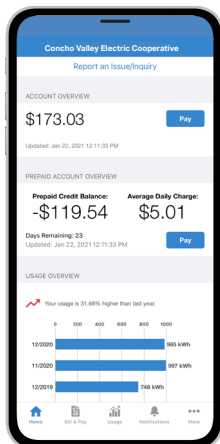

Congratulations! You have successfully installed the app and registered your SmartHub account!