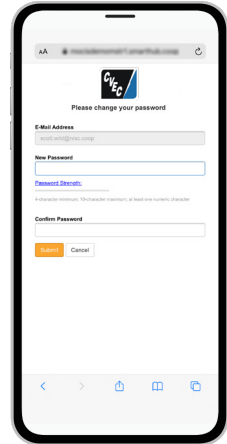

STEP 3

Once the app installs, tap the SmartHub icon on your device to open the app.

STEP 4

After SmartHub opens to the initial launch screen, tap the appropriate button to search **by Name**.

STEP 5

Search for the name of your provider and click on their name in the search results list.

STEP 6

Tap the **Confirm** button to confirm your choice.

STEP 7

From the SmartHub login screen, look for the link that says **Don't have an account? Register now**.

STEP 8

Fill out the registration form completely and tap the **Continue** button.

STEP 9

On the security check screen, answer all of the security questions and tap the **Register** button again.

Download the SmartHub App and Register Account (Mobile)

STEP 10

After you click the **Registration** button, you will receive an email that will ask you to **Verify Account**.

STEP 11

Open the email and click on the **Verify Account** link.

STEP 12

The next step will ask you to set your new password on your account. Type your new password in twice and tap **Save**.

STEP 13

During your first log in, you may be asked to accept our terms and conditions. Tap the **Accept** button to do so.