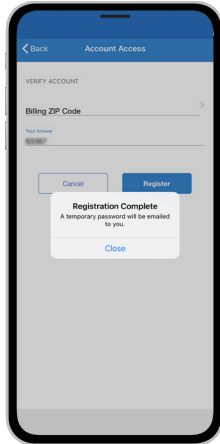

STEP 3

Once the app installs, tap the SmartHub icon on your device to open the app.

STEP 4

After SmartHub opens to the initial launch screen, tap the appropriate button to search **by Name**.

STEP 5

Search for the name of your provider and click on their name in the search results list.

STEP 6

Tap the **Confirm** button to confirm your choice.

STEP 7

From the SmartHub login screen, look for the link that says **Don't have an account? Register now**.

STEP 8

Fill out the registration form completely and tap the **Continue** button.

STEP 9

On the security check screen, answer all of the security questions and tap the **Register** button again.

Download the SmartHub App and Register Account (Mobile)

STEP 10

After you click the **Registration** button, you will receive an email that will ask you to **Verify Account**.

STEP 11

Open the email and click on the **Verify Account** link.

STEP 12

The next step will ask you to set your new password on your account. Type your new password in twice and tap **Save**.

STEP 13

During your first log in, you may be asked to accept our terms and conditions. Tap the **Accept** button to do so.